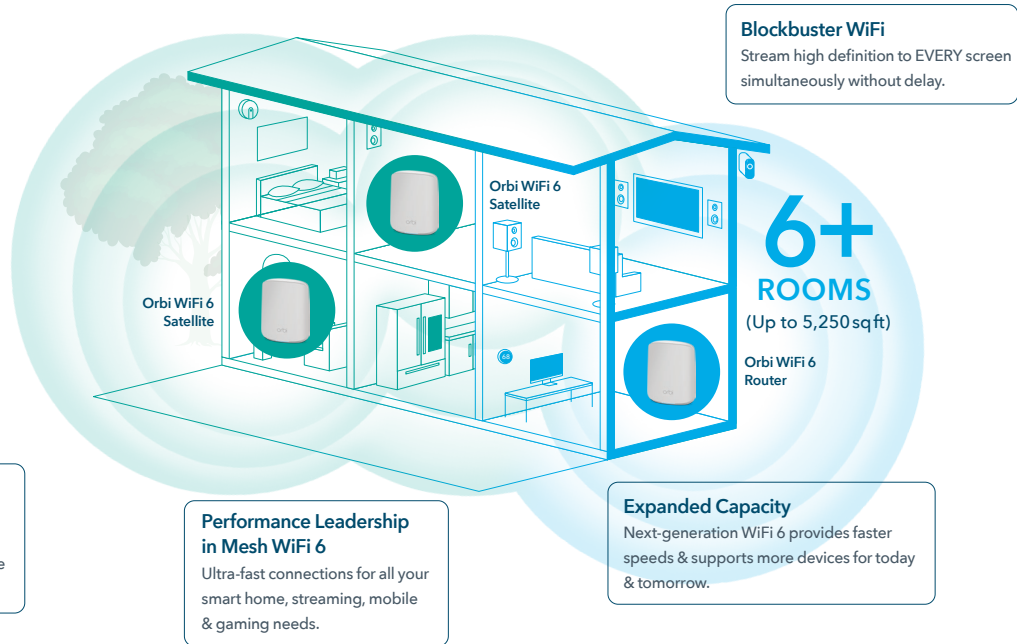

House Diagram

orbi™
**Powerful
Smart Home
Experience**