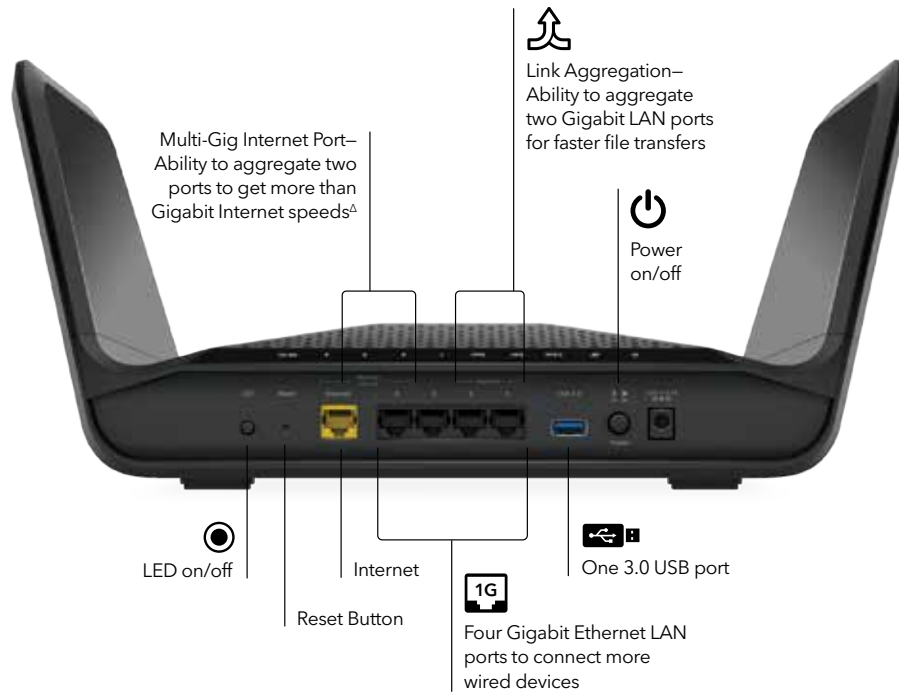

- Get a detailed report of your kids' Internet usage and block any sites
- Customize filters for your kids and limit their Internet time

Key Features:

PROFILES

PAUSE

CONTENT
FILTER

TIME
LIMITS

REWARDS

DEVICE
USAGE

WEB
HISTORY

OFFTIME

BEDTIME

*NETGEAR Smart Parental Controls™ are not available in all regions and countries. Visit www.netgear.com/NETGEAR-SPC-availability for availability.

* NETGEAR Smart Parental Controls™ Premium requires a paid subscription after the 30-day free trial. (No credit card required for the trial). Visit netgear.com/spc for more information.

Connection Diagram

NIGHTHAWK®

Nighthawk® AX8 8-Stream AX6600 Tri-Band WiFi Router

Package Contents

- NETGEAR® Nighthawk® AX8/8-stream AX6600 Tri-Band WiFi 6 Router (RAX70)
- Ethernet cable
- Quick start guide
- Power adapter