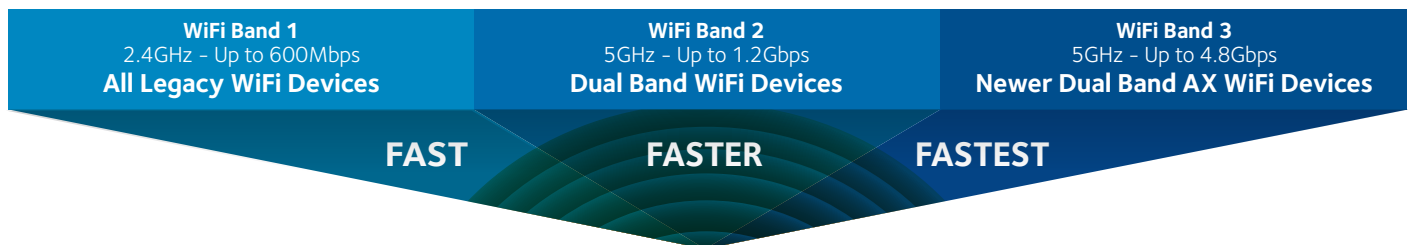

Speed

Get ultra-fast wireless speeds for better 4K/8K UHD streaming, gaming or video conferencing experience.

UP TO 6.6GBPS SPEEDS—1.2+4.8Gbps + 600Mbps† with 8-stream connectivity**

4x4 MU-MIMO†—Go faster by simultaneously streaming to multiple devices

**4x4 Multi-user MIMO**

Using multi-user MIMO[†] technology, routers can stream data to multiple devices simultaneously. That means faster downloads and smoother streaming for your devices.

Enjoy simultaneous streaming with MU-MIMO

Data sent to one device at a time

Traditional WiFi

Data sent to multiple devices simultaneously

MU-MIMO WiFi

NIGHTHAWK®

Nighthawk® AX8 8-Stream AX6600 Tri-Band WiFi Router

Tri-Band WiFi

The Nighthawk AX8 AX6600 Router with breakthrough Tri-Band WiFi technology delivers a massive combined wireless speed of up to 6.6Gbps. The AX8 optimizes WiFi performance by intelligently assigning every device to the fastest WiFi band possible and doing so allows devices to connect at their maximum speed. Even if everyone and everything in the home that's connected to the Internet is streaming, gaming, working, playing, socializing or updating at the same time, the AX8 won't miss a beat—you'll enjoy seamless clarity and zero lag.

Tri-Band WiFi provides 3 dedicated WiFi Bands

Optimized speeds for all WiFi devices

NIGHTHAWK®

Nighthawk® AX8 8-Stream AX6600 Tri-Band WiFi Router

State-of-the-art Industrial Design

The next-generation Nighthawk AX8 Tri-Band WiFi 6 Router design conceals six (6) high-performance antennas under the 'wings'. The antennas are optimally positioned for best WiFi performance and extend strong and reliable WiFi coverage indoors and outdoors.