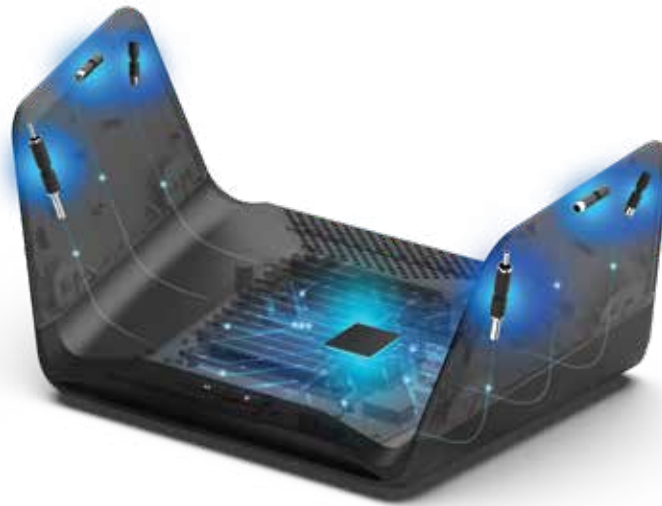

Data sent to one device at a time

Traditional WiFi

Data sent to multiple devices simultaneously

MU-MIMO WiFi

NIGHTHAWK®

Nighthawk® AX8 8-Stream AX6600 Tri-Band WiFi Router

Tri-Band WiFi

The Nighthawk AX8 AX6600 Router with breakthrough Tri-Band WiFi technology delivers a massive combined wireless speed of up to 6.6Gbps. The AX8 optimizes WiFi performance by intelligently assigning every device to the fastest WiFi band possible and doing so allows devices to connect at their maximum speed. Even if everyone and everything in the home that's connected to the Internet is streaming, gaming, working, playing, socializing or updating at the same time, the AX8 won't miss a beat—you'll enjoy seamless clarity and zero lag.

Tri-Band WiFi provides 3 dedicated WiFi Bands

Optimized speeds for all WiFi devices

NIGHTHAWK®

Nighthawk® AX8 8-Stream AX6600 Tri-Band WiFi Router

State-of-the-art Industrial Design

The next-generation Nighthawk AX8 Tri-Band WiFi 6 Router design conceals six (6) high-performance antennas under the 'wings'. The antennas are optimally positioned for best WiFi performance and extend strong and reliable WiFi coverage indoors and outdoors.

Nighthawk App

The NETGEAR Nighthawk® App makes it easy to set up your router and get more out of your WiFi. With the app, you can install your router in a few steps—just connect your mobile device to the router network and the app will walk you through the rest. Once set up, you can use the intuitive dashboard to pause the Internet on your connected devices, run a quick Internet speed test, and much more!